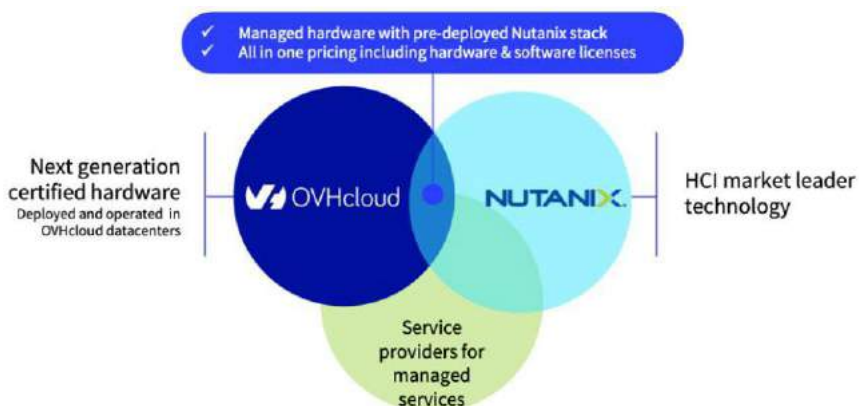

KEY BENEFITS

Easy adoption

Deploy complete, ready-to-use Nutanix clusters in hours, with no long-term commitment

Data sovereignty

Take advantage of highly resilient and secure private infrastructure to address European and Canadian sovereignty requirements

High performance

Choose from the latest high-grade bare metal servers to deliver maximum performance from Nutanix HCI

No hidden costs

Ingress, egress, and all software and hardware licenses are included in the price with no surprises

A FAST AND SIMPLE INFRASTRUCTURE SOLUTION

[Hosted Private Cloud powered by Nutanix](#) is an all-in-one, scalable platform that gives your team quick access to a dedicated, fully installed and functional Nutanix cluster. Next-generation managed hardware is pre-deployed with the Nutanix HCI software stack, and all hardware and software licenses are included:

- **No licensing hassles.** All hardware and software licenses are purchased and owned by OVHcloud, eliminating complexity and hidden costs
- **Monitored hosts.** Physical hosts reside in OVHcloud datacenters and monitored 24/7 by the OVHcloud team.
- **Fast to deploy and scale.** Your Nutanix cluster is deployed and available in a few hours.